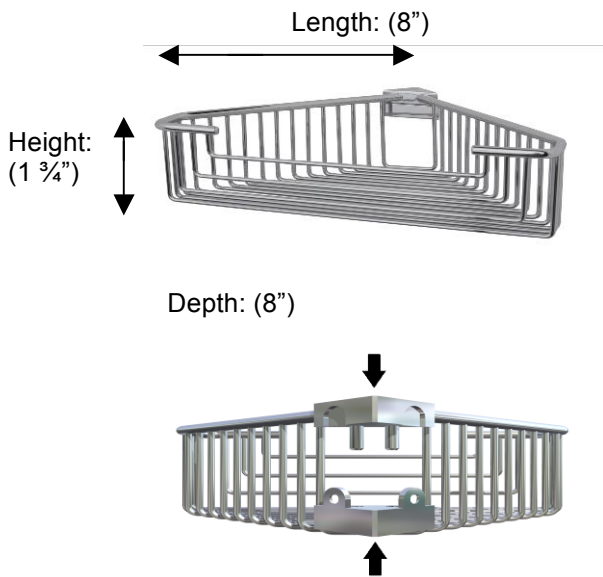

ESSENTIALS

53441 CORNER BASKET

**Description:**

Detachable corner basket, round profile, medium

Finishes:

-  CR – Chrome
-  PV – Polished Brass
-  UB – Unlacquered Brass
-  NI – Polished Nickel
-  ES – Satin Nickel
-  GD – Gold

Material:

Brass

Method of Fixing:

Direct to wall

Country of Origin:

Portugal

All Dimensions are approximate